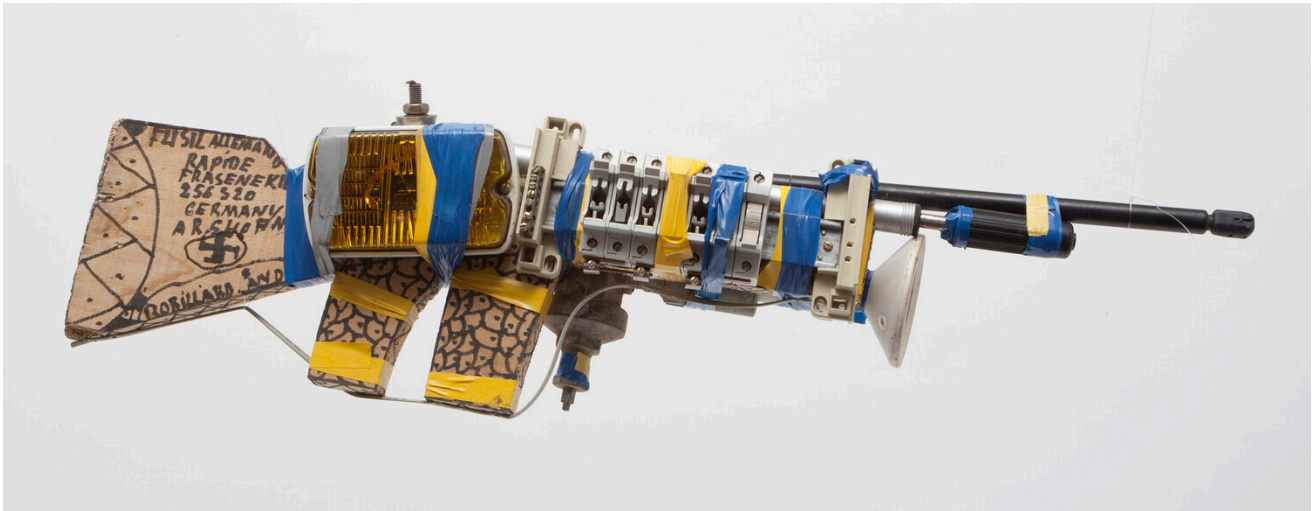

The Museum Of Everything

Museum of Old and New Art (MONA)

André Robillard, *Untitled*, 1990. Image courtesy of The Museum of Everything.

June 18, 2017

The Museum Of Everything
June 10, 2017–April 2, 2018

**Museum of Old and New Art
(MONA)**
655 Main Road
Berriedale Tasmania
Australia

mona.net.au
[Facebook](#) / [Twitter](#) / [Instagram](#)

The Museum of Everything

From June 2017, Mona will play host to The Museum of Everything, a British non-profit organisation dedicated to the exhibition, advancement and integration of private and non-academic artists.

This is the first time The Museum of Everything will visit Australia. The exhibition will feature over 1,500 works from the 19th, 20th and 21st centuries, arranged over a series of themed spaces in an informal journey through human making. Included in the show are drawings, sculptures and paintings, as well as ceramics, collage, photography, assemblage, plus found objects and installations.

Discover the private life of art